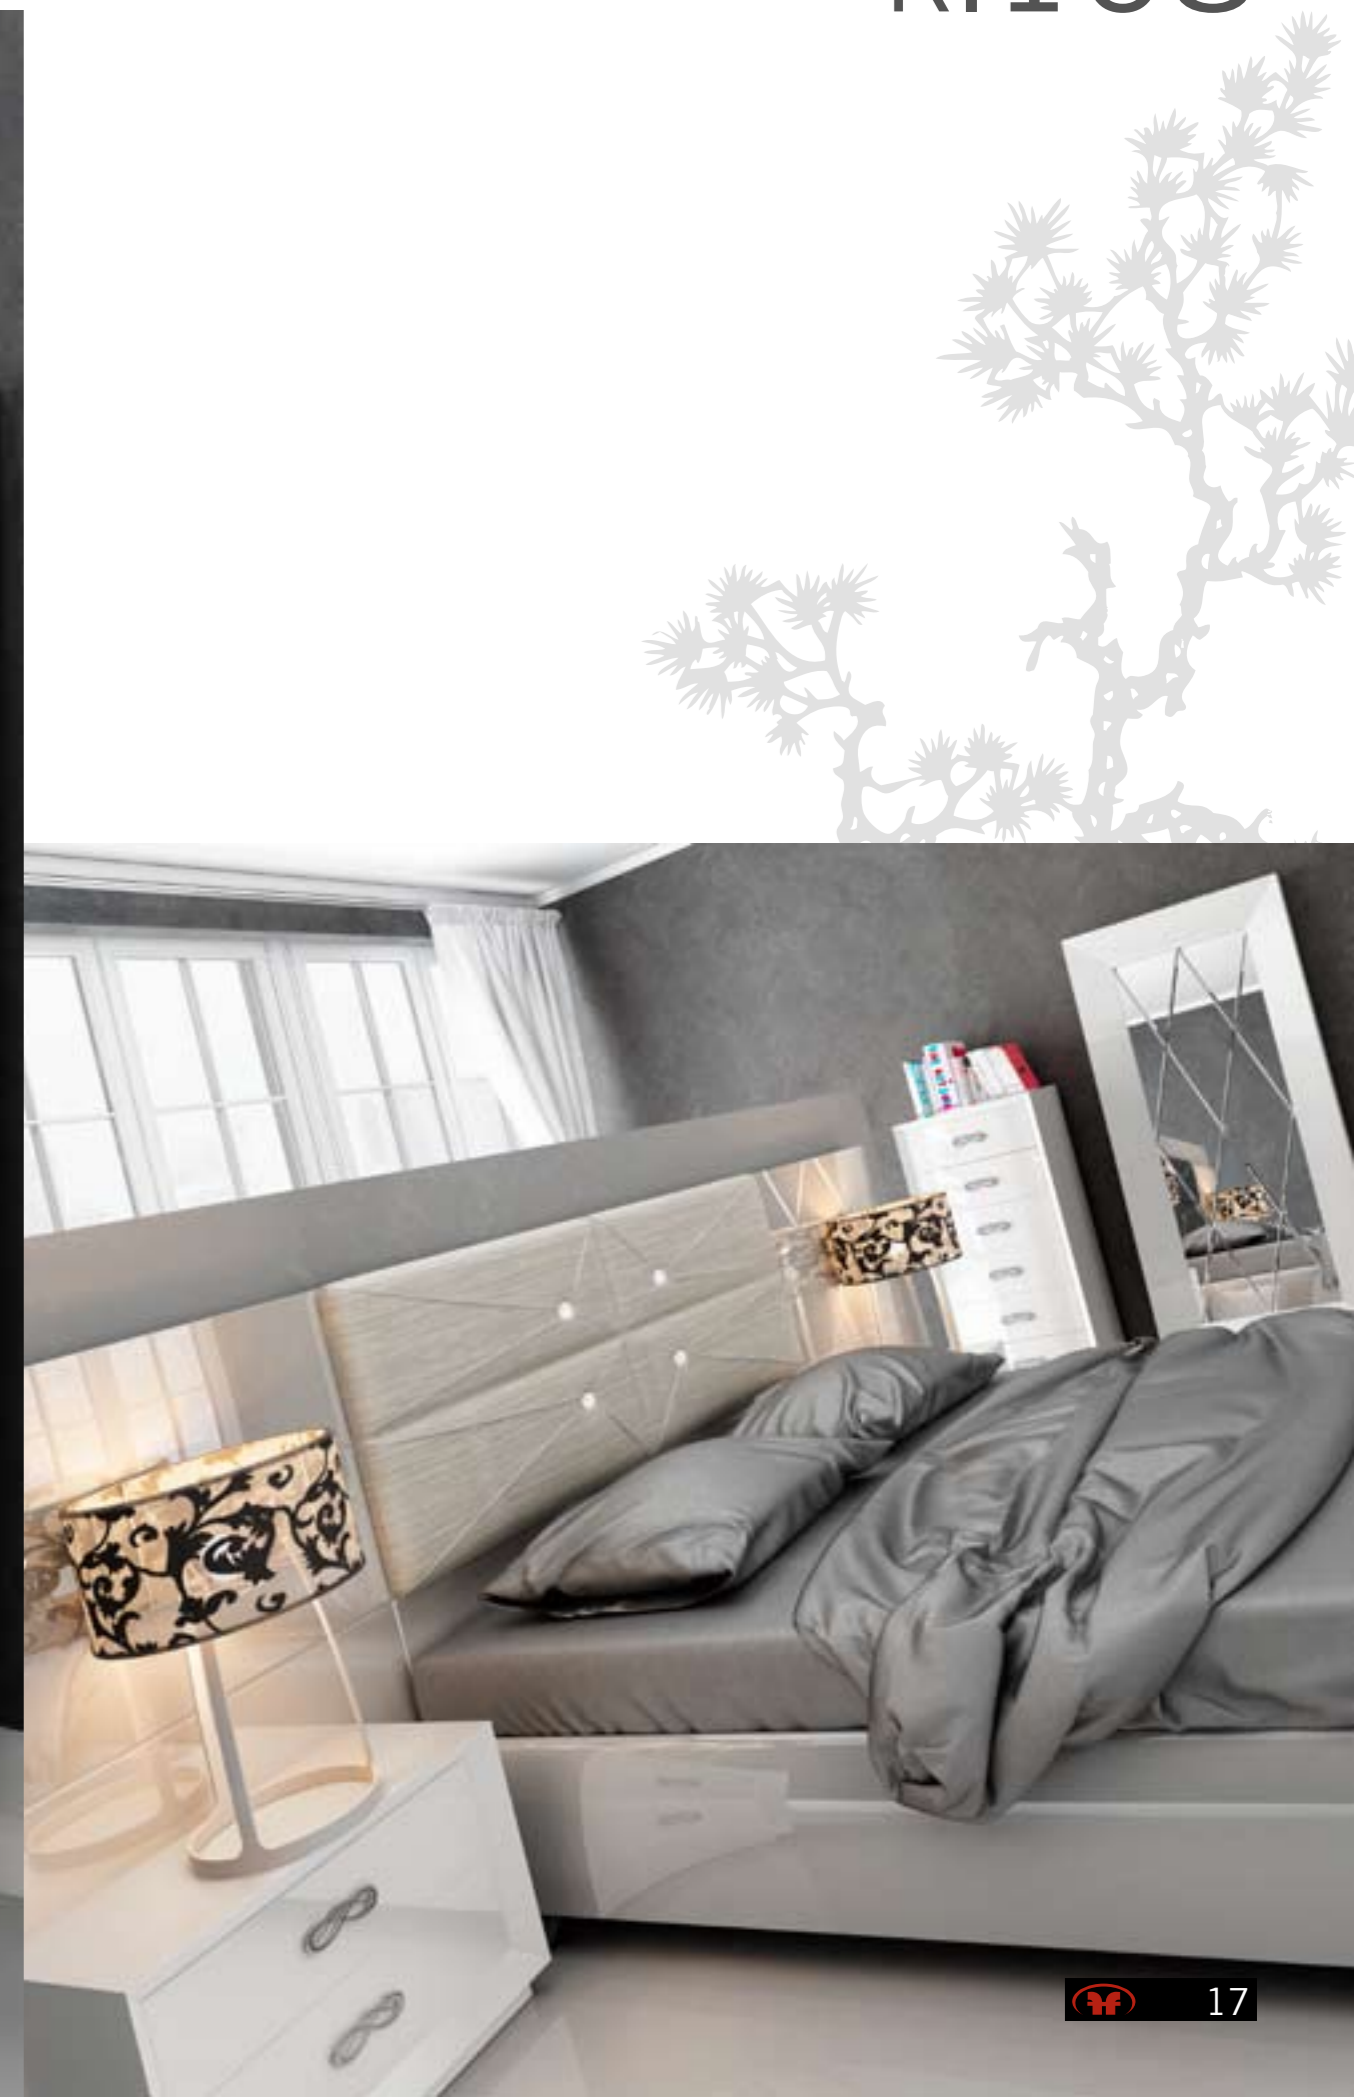

www.francofurniture.es

dormitorios bedrooms

salones
sitting room
puzzles

Diseño de Mobiliario / Furniture Design:
Paquito Franco
pafra@lopez@gmail.com

Klassic II

Franco Furniture

HANDCRAFTED IN SPAIN

Ctra. Córdoba - Málaga, km 78,54
14900 Lucena (Córdoba)
Tels. 957 50 15 74 - 957 50 06 13
Fax 957 50 20 30