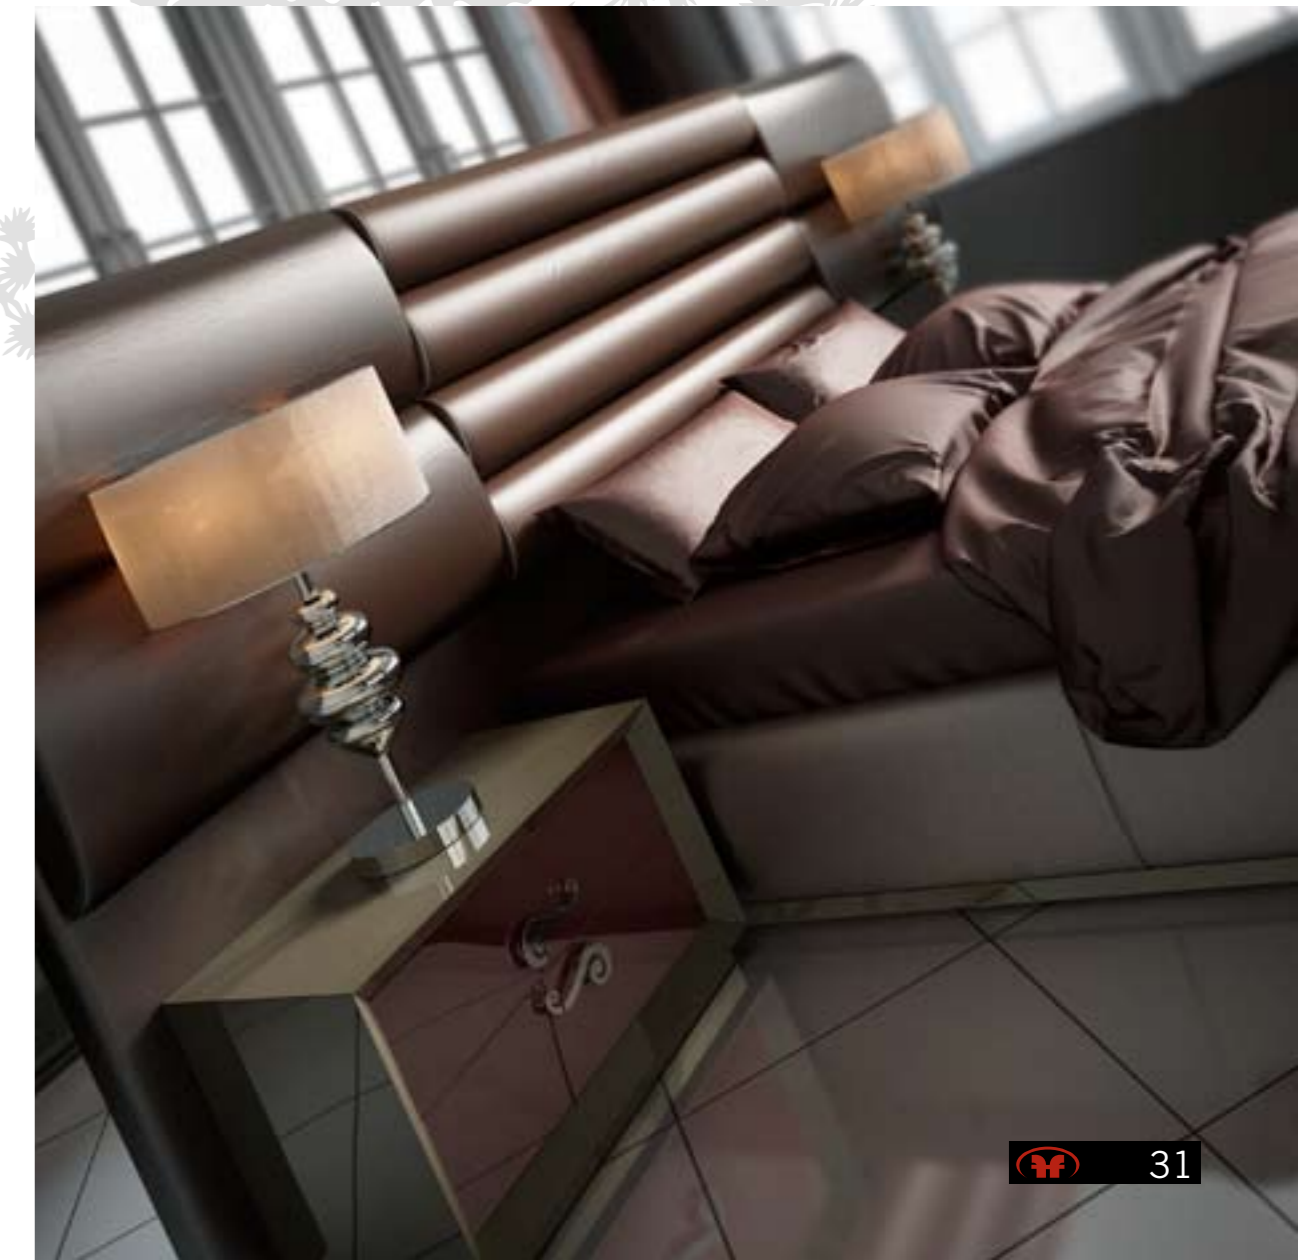

www.francofurniture.es

dormitorios bedrooms

salones
sitting room
puzzles

Diseño de Mobiliario / Furniture Design:
Paquito Franco
pafra@lopez@gmail.com

Klassic II

Franco Furniture

HANDCRAFTED IN SPAIN

Ctra. Córdoba - Málaga, km 78,54
14900 Lucena (Córdoba)
Tels. 957 50 15 74 - 957 50 06 13
Fax 957 50 20 30