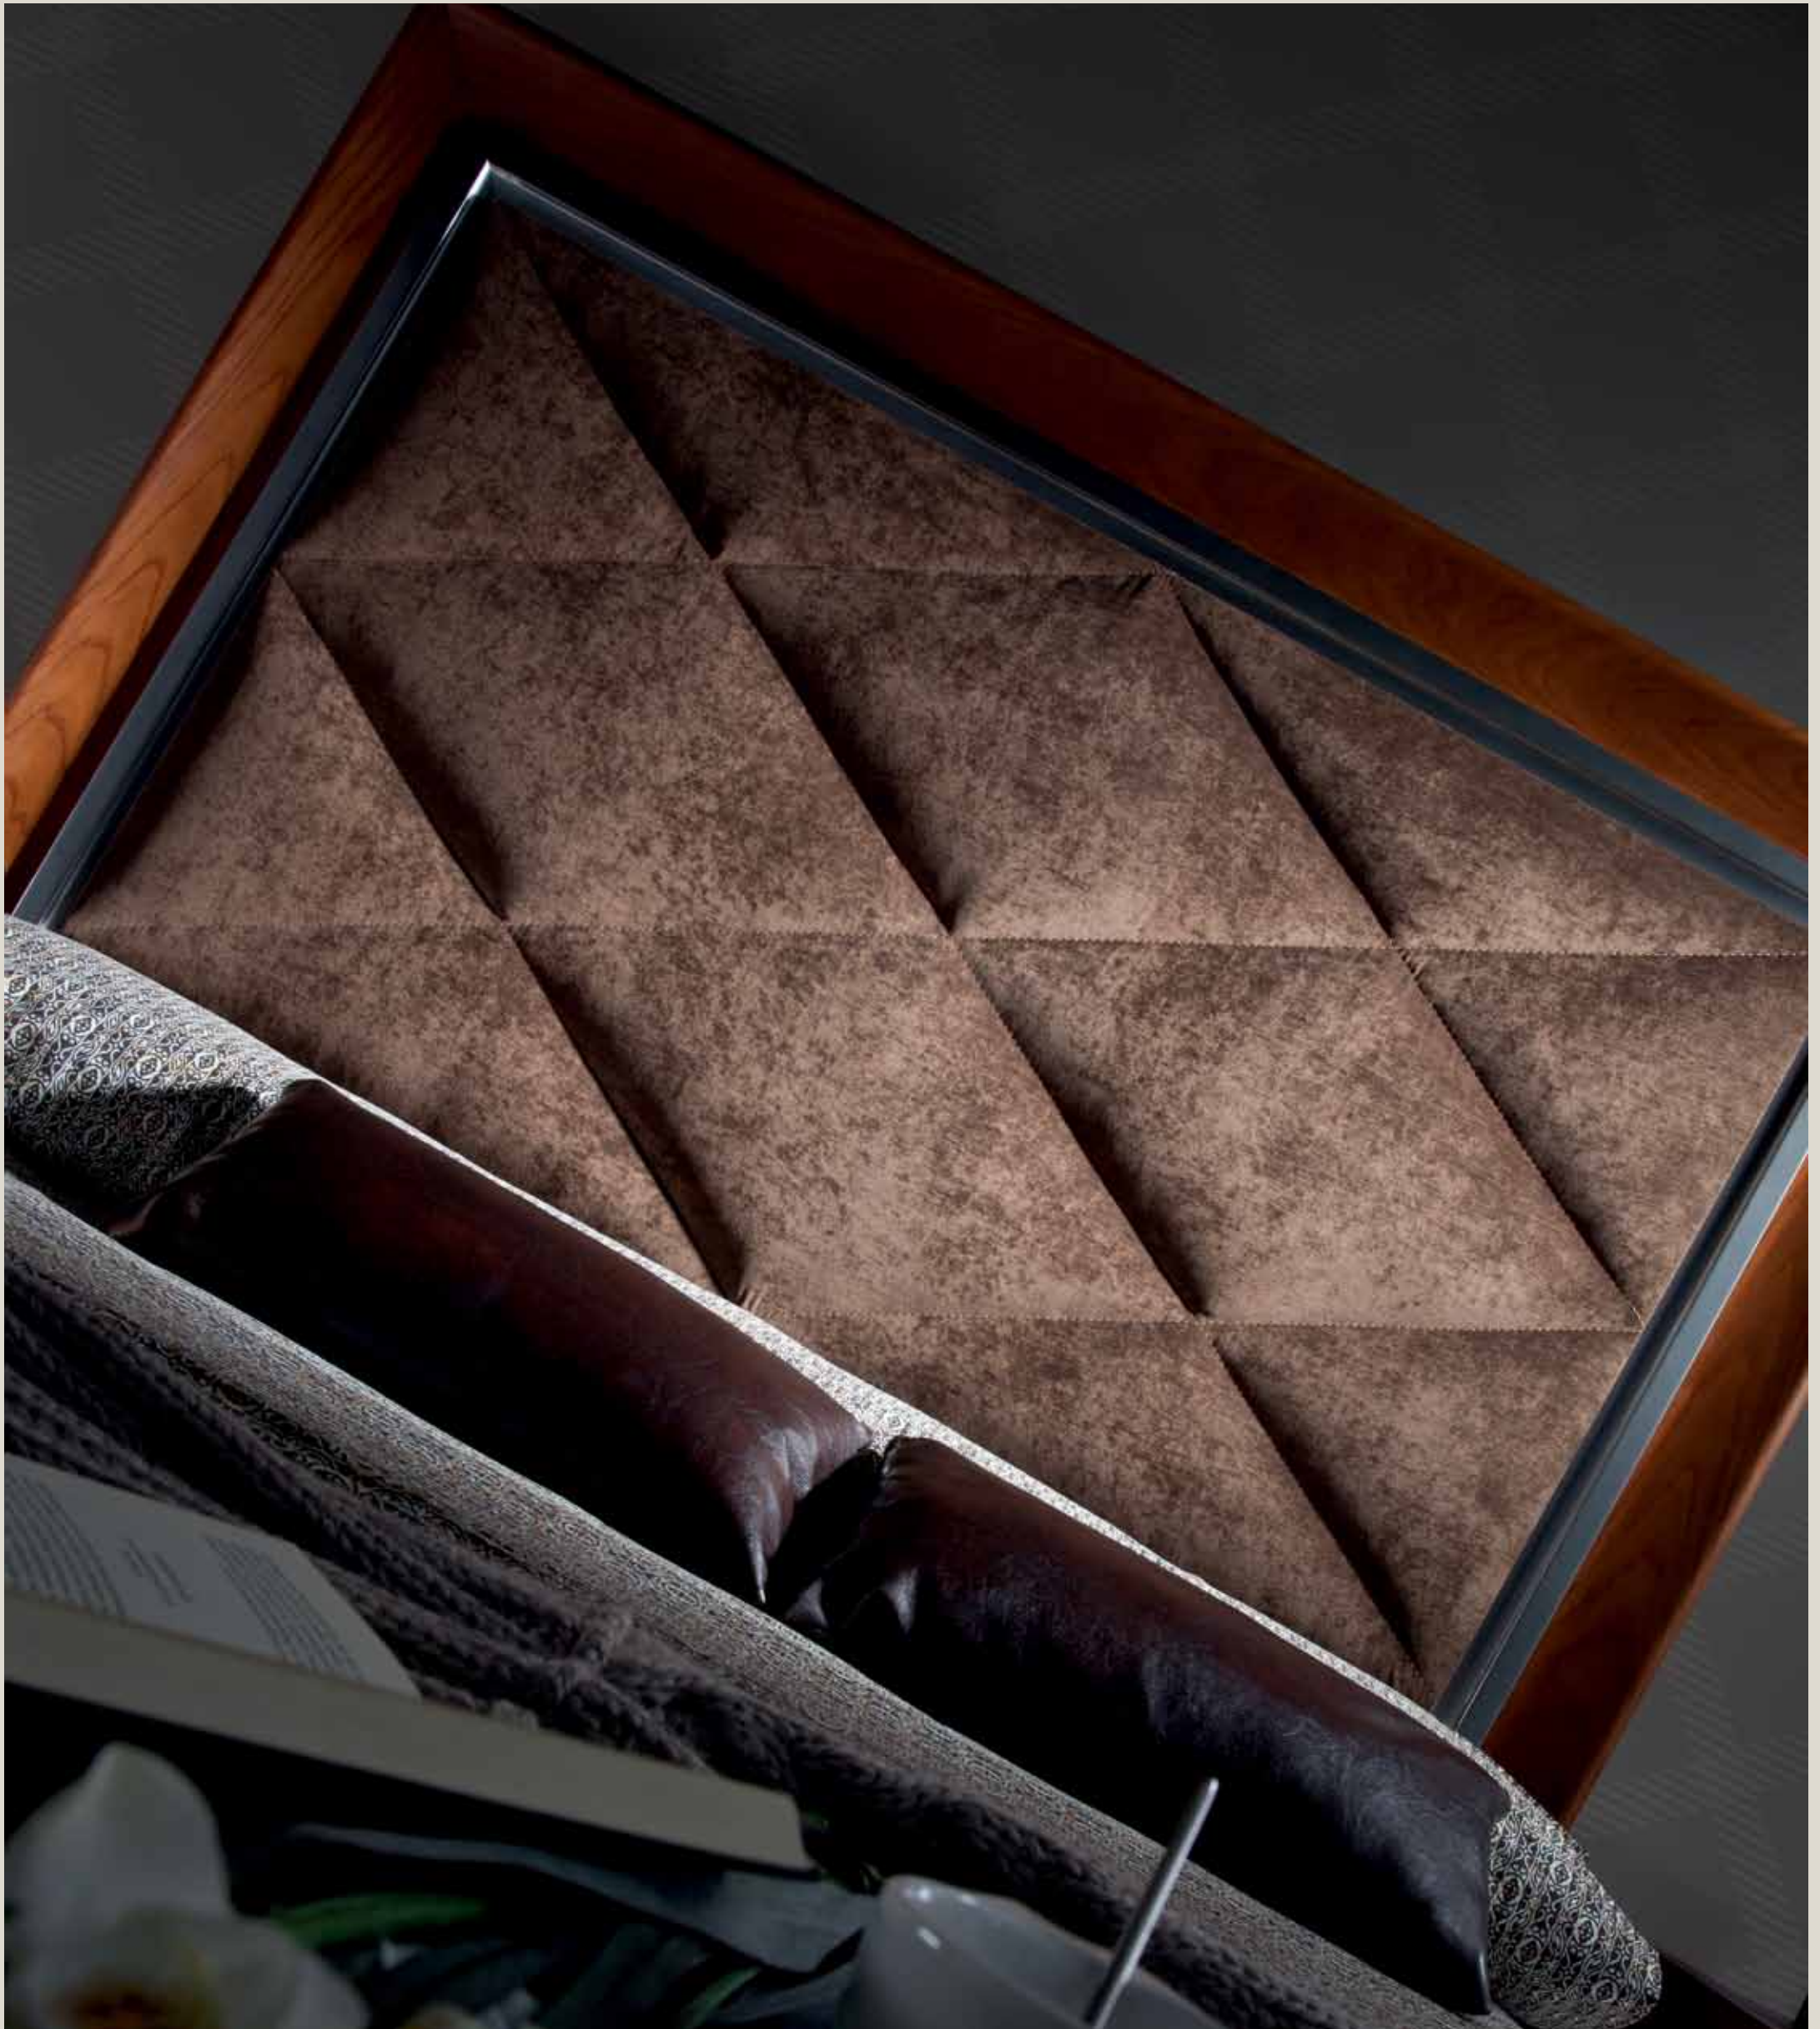

CABEZAL LACADO EN BLANCO CALADO
CHAPA NATURAL DE ROBLE PORO ABIERTO
Fretwork headboard lacquered white on open
pore natural oak veneer

XINFONIER LACADO EN BLANCO
CHAPA NATURAL DE ROBLE PORO ABIERTO
Fretwork headboard lacquered white on open
pore natural oak veneer

CABEZAL TABLERO
CHAPA NATURAL DE ROBLE PORO ABIERTO
Panel headboard on open pore
natural oak veneer

DOUBLE “M”
ITS MORE
AND BEST

CABEZAL TAPIZADO CHAPA
NATURAL DE ROBLE PORO ABIERTO
Upholstered headboard on open
pore natural oak veneer

CABEZAL TAPIZADO CHAPA
NATURAL DE ROBLE PORO ABIERTO
Upholstered headboard on open
pore natural oak veneer

CABEZAL CALADO
CHAPA NATURAL
DE ROBLE PORO ABIERTO
Fretwork headboard on open
pore natural oak veneer