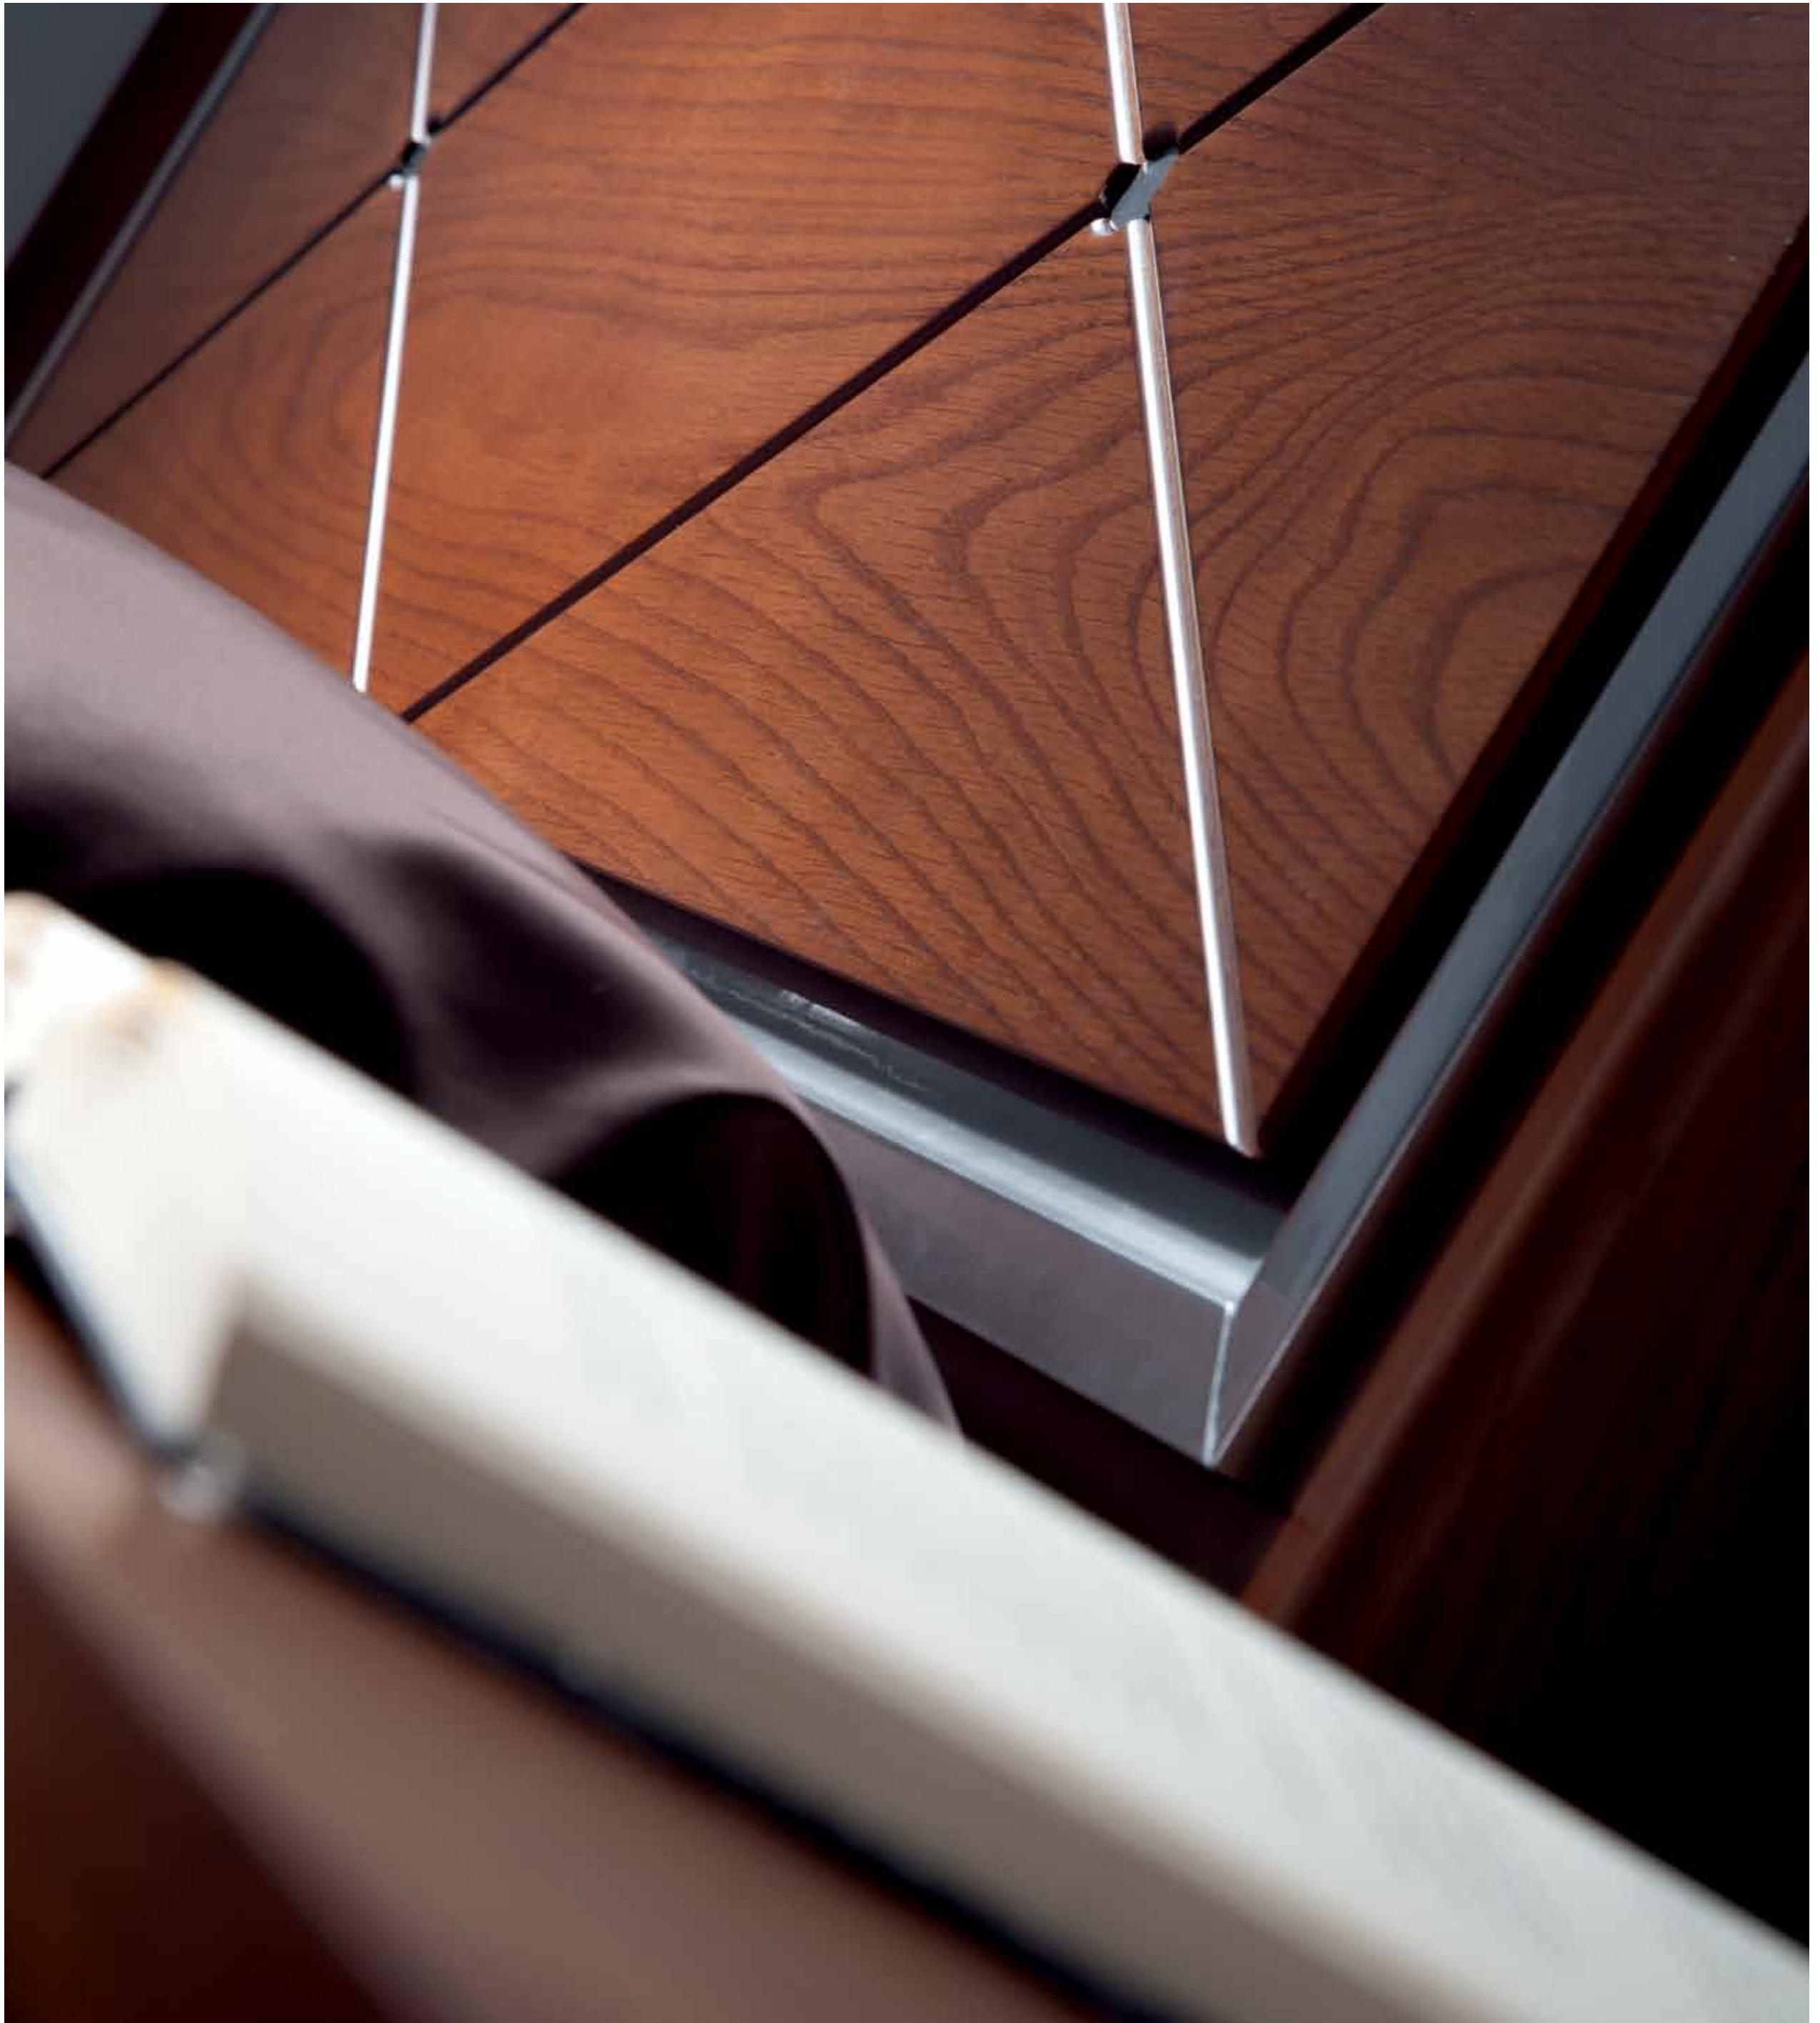

CABEZAL LACADO EN BLANCO TAPIZADO
CHAPA NATURAL ROBLE PORO ABIERTO
Upholstered headboard lacquered white on open
pore natural oak veneer

DETALLE CABEZAL TAPIZADO
Upholstered headboard detail

FROM
CLASSICAL TO
MODERN

CABEZAL LACADO EN BLANCO CALADO
CHAPA NATURAL DE ROBLE PORO ABIERTO
Fretwork headboard lacquered white on open
pore natural oak veneer

XINFONIER LACADO EN BLANCO
CHAPA NATURAL DE ROBLE PORO ABIERTO
Fretwork headboard lacquered white on open
pore natural oak veneer

CABEZAL TABLERO
CHAPA NATURAL DE ROBLE PORO ABIERTO
Panel headboard on open pore
natural oak veneer

DOUBLE “M”
ITS MORE
AND BEST

CABEZAL TAPIZADO CHAPA
NATURAL DE ROBLE PORO ABIERTO
Upholstered headboard on open
pore natural oak veneer